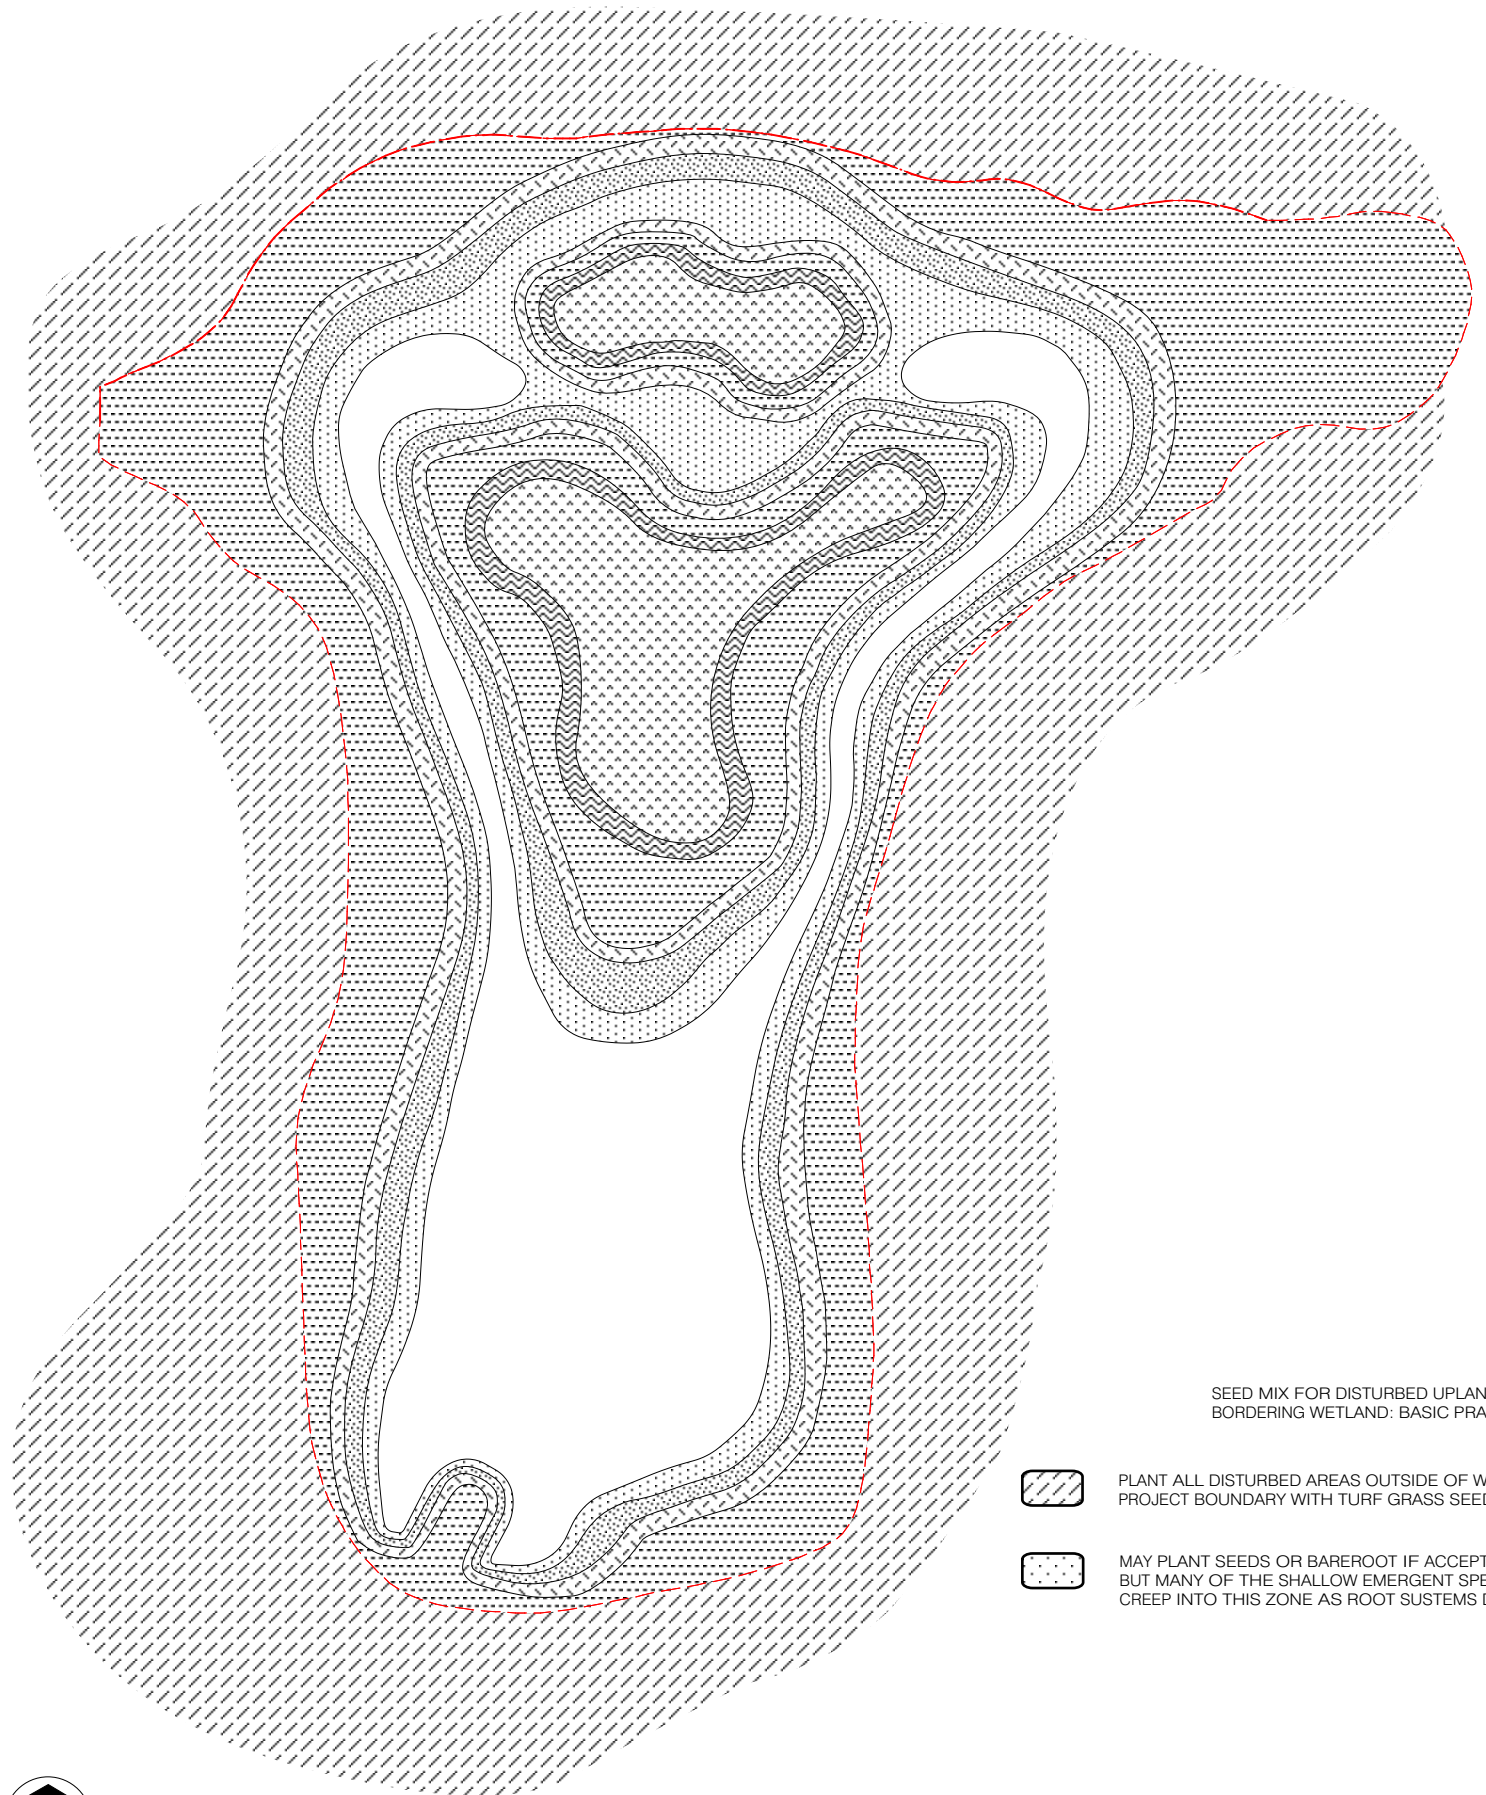

3' spacing Throughout Indicated Zone	Seasonally Saturated	Type	Quantity
	<i>Eupatorium maculatum</i>	Plug	49
	<i>Asclepias incarnata</i>	Plug	49
	<i>Physostegia virginiana</i>	Plug	49
	<i>Lobelia cardinalis</i>	Plug	49
	<i>Silphium perfoliatum</i>	Plug	49
	<i>Carex shortiana</i>	Plug	49
	Seed Mix		
	Bioswale	Seed	0.25 acre
	Woody		
	<i>Rosa palustris</i>	#1 Container	25
	<i>Cephalanthis occidentalis</i>	#3 Container	20
	<i>Taxodium distichum</i>	#5 - #15 Container	4
	<i>Quercus palustris</i>	#15 Container	4
	<i>Betula nigra</i>	#5 Container	5
	<i>Physocarpus opulifolius</i>	#5 Container	12
	<i>Salix exigua</i>	24" stake	100
	<i>Physocarpul opulifolius</i>	#3 Container	8
Total Amount of Plugs			294 (6 flats of 49)

2' Spacing Throughout Indicated Zones	Upland Islands	Type	Quantity
	<i>Sporobolus heterolepis</i>	Plug	196
	<i>Monarda fistulosa</i>	Plug	147
	<i>Asclepius tuberosa</i>	Plug	98
	<i>Echinacea purpurea</i>	Plug	98
	<i>Veronicastrum virginicum</i>	Plug	147
	Seed Mix		
	Economy Prairie	Seed	0.50 acre
	Woody		
	<i>Prunus americana</i>	#3 Container	8
	<i>Quercus macrocarpa</i>	#15 Container	3
Total Amount of Plugs			686 (14 flats of 49)

SEED MIX FOR DISTURBED UPLAND AREAS BORDERING WETLAND: BASIC PRAIRIE 0.25 acres

PLANT ALL DISTURBED AREAS OUTSIDE OF WETLAND PROJECT BOUNDARY WITH TURF GRASS SEED 25 lbs for fall seeding

MAY PLANT SEEDS OR BAREROOT IF ACCEPTABLE, BUT MANY OF THE SHALLOW EMERGENT SPECIES WILL CREEP INTO THIS ZONE AS ROOT SYSTEMS DEVELOP